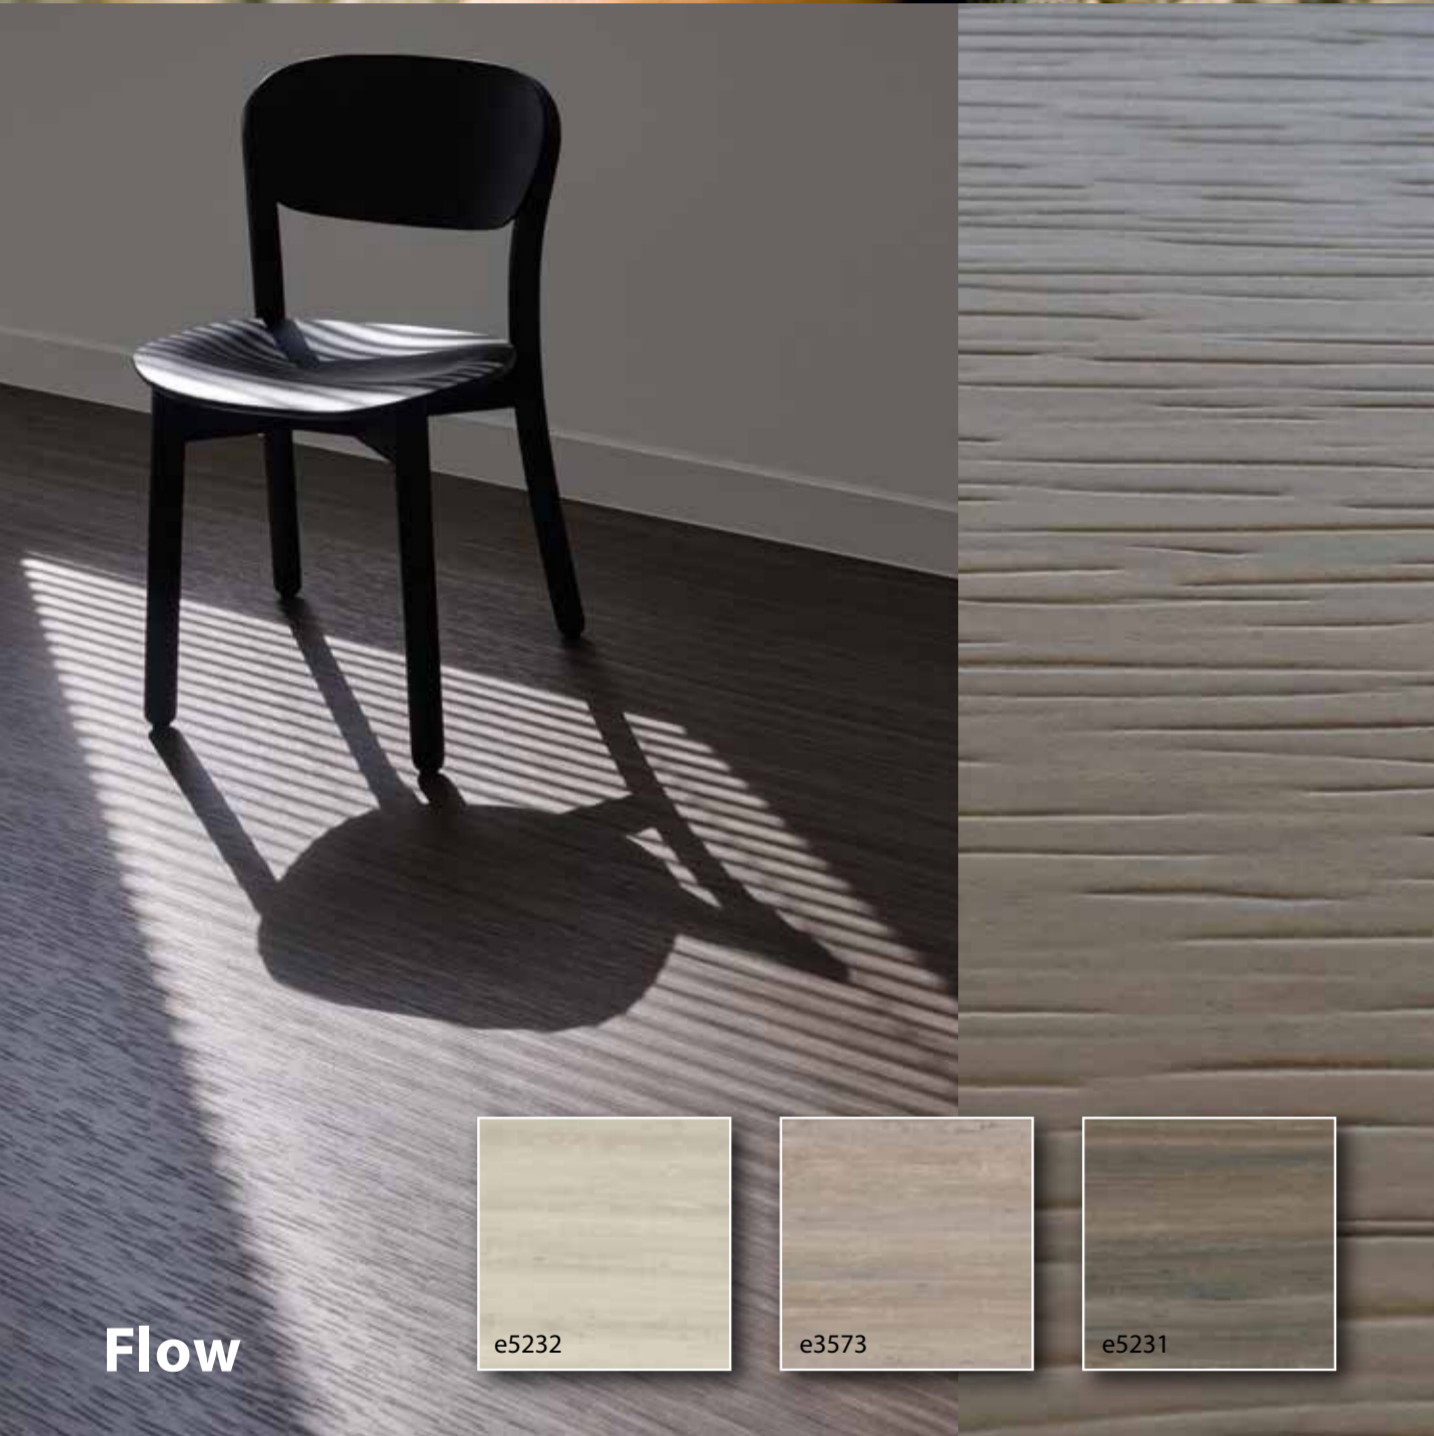

Feel the texture ...

**marmoleum®** textura

creating better environments

timeless durable modern innovative original signature unique state-of-the-art  
tactile natural design sustainable esthetic

Flow

e5232

### Bring the floor to live

Linoleum has been known for years to be the natural and durable floorcovering that matches any room design in any location. Being the lively floor strongly present or the modest basis where other elements can become the hero.

Our Marmoleum Striato collection is known for its organic linear pattern with its warm natural colours. Adding tactility bears a wonderful opportunity to play with the subtle shadows of floodlight, enhancing the comfortable and familiar feel to natural surroundings. This truly brings the floor to live.

There are two textures available; flow and driftwood. Each texture is available in three colours that match the design perfectly and create a state-of-the-art floorcovering.

creating better environments